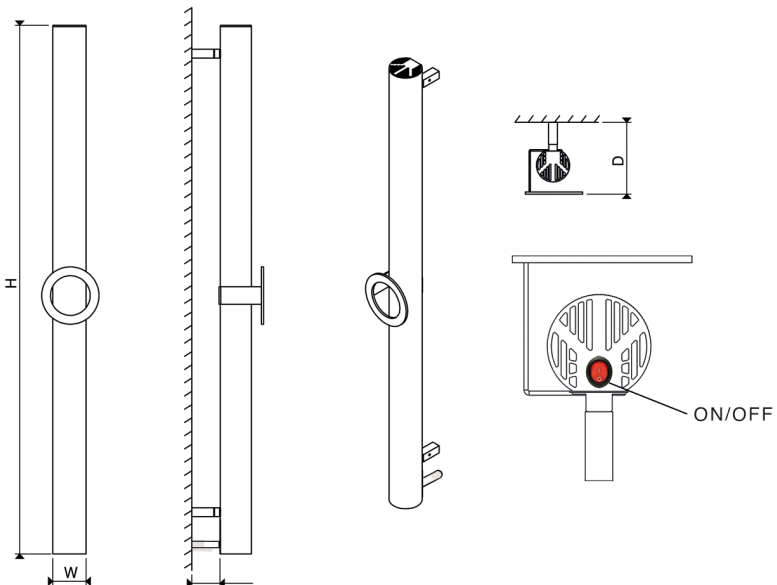

## OTTO SINGLE

Material	Stock Finishes	Guarantee	Installation
Aluminium	<a href="#">PLS SEE COLOUR KEY CHART - Click for Link</a>	2 Years	Vertical

PRODUCT CODE	Height (mm) H	Width (mm) W	Sections n	Wall Distance D (mm)	Nett Weight (kg)	Fuel Type	Heat Outputs Watts
OTS 0075120001	1200	70	1	163-183	2.6	E	293

Please add finishing code at the end of the product code

Code example : OTS 0075120001 TXB

Fuel type i.e C: Central Heating  
E: Electrical Heating  
D: Dual Heating (C+E)

A full range of made to order sizes available.

Please ask for details.

n = number of sections

Max. working temperature

95 °C

Section width

75 mm

Section depth

70 mm