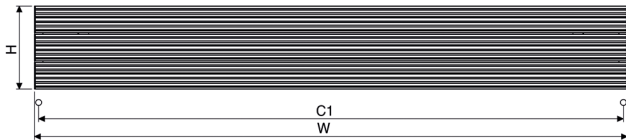

MONZA DOUBLE XL

MONZA DOUBLE XL

Material	Stock Finishes	Guarantee	Installation
Aluminium	PLS SEE COLOUR KEY CHART - Click for Link	5 Years	Horizontal

PRODUCT CODE	Height (mm) H	Width (mm) W	Sections n	Pipe Centers (mm) C1	Wall to pipe Centers A (mm)	Wall Distance D (mm)	Nett Weight (kg)	Water Content (lt)	Fuel Type	Heat Outputs	
										Watts	BTU
MXL 1800028003	280	1800	3	1775	76-96	112-132	6.7	0.7	C	1790	6109
MXL 1800037504	375	1800	4	1775	76-96	112-132	9.4	1.1	C	2387	8146
MXL 1800047005	470	1800	5	1775	76-96	112-132	9.4	1.1	C	2984	10182

Please add finishing code at the end of the product code **Code example : MXL 1800037504 TXW**

Fuel type i.e
C: Central Heating
E: Electrical Heating
D: Dual Heating (C+E)

A full range of made to order sizes available.

Please ask for details.

Radiator height for made to order sizes

(n x 95) - 5 mm

n = number of sections

Max. working pressure

10 bar

Max. working temperature

95 °C

Connections

½"

Section width

90 mm

Section depth

67 mm

Pipe center

C1 W - 25 mm