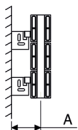

MONZA DOUBLE XL

MONZA DOUBLE XL

Material	Stock Finishes	Guarantee	Installation
Aluminium	PLS SEE COLOUR KEY CHART - Click for Link	5 Years	Horizontal

PRODUCT CODE	Height (mm) H	Width (mm) W	Sections n	Pipe Centers (mm) C1	Wall to pipe Centers A (mm)	Wall Distance D (mm)	Nett Weight (kg)	Water Content (lt)	Fuel Type	Heat Outputs	
										Watts	BTU
MXL 1800028003	280	1800	3	1775	76-96	112-132	6.7	0.7	C	1790	6109
MXL 1800037504	375	1800	4	1775	76-96	112-132	9.4	1.1	C	2387	8146
MXL 1800047005	470	1800	5	1775	76-96	112-132	9.4	1.1	C	2984	10182

Please add finishing code at the end of the product code **Code example : MXL 1800037504 TXW**

Fuel type i.e
C: Central Heating
E: Electrical Heating
D: Dual Heating (C+E)

A full range of made to order sizes available.

Please ask for details.

Radiator height for made to order sizes

(n x 95) - 5 mm

n = number of sections

Max. working pressure

10 bar

Max. working temperature

95 °C

Connections

½"

Section width

90 mm

Section depth

67 mm

Pipe center

C1 W - 25 mm