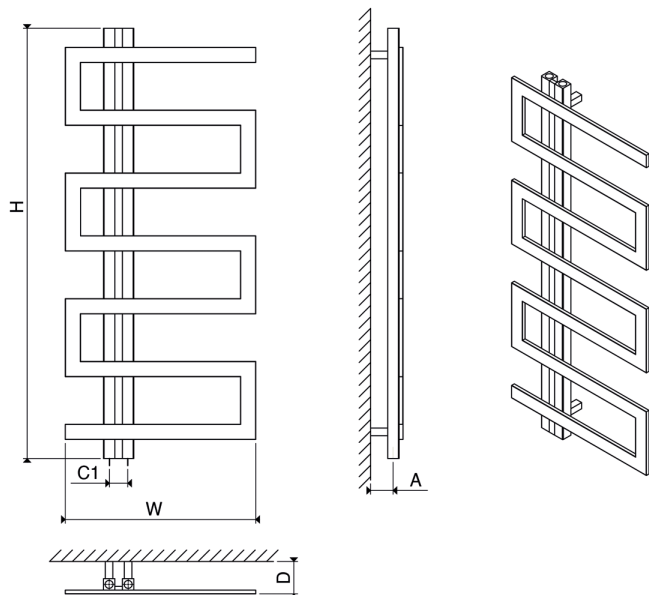

A full range of made to order sizes available.

Please ask for details.

n = number of sections

Max. working pressure

10 bar

Max. working temperature

95 °C

Connections

½"

Pipe centers

C1

50mm